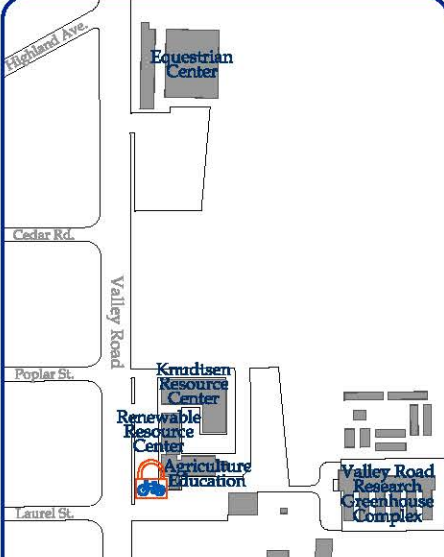

University of Nevada, Reno

Campus Bicycle Parking Map 2017 - 2018

-  Bicycle Rack Location
-  Tire Inflation Stations
-  Bicycle Lockers
-  Bike Repair Stand

For Rules and Regulations Regarding Parking go to: www.unr.edu/parking